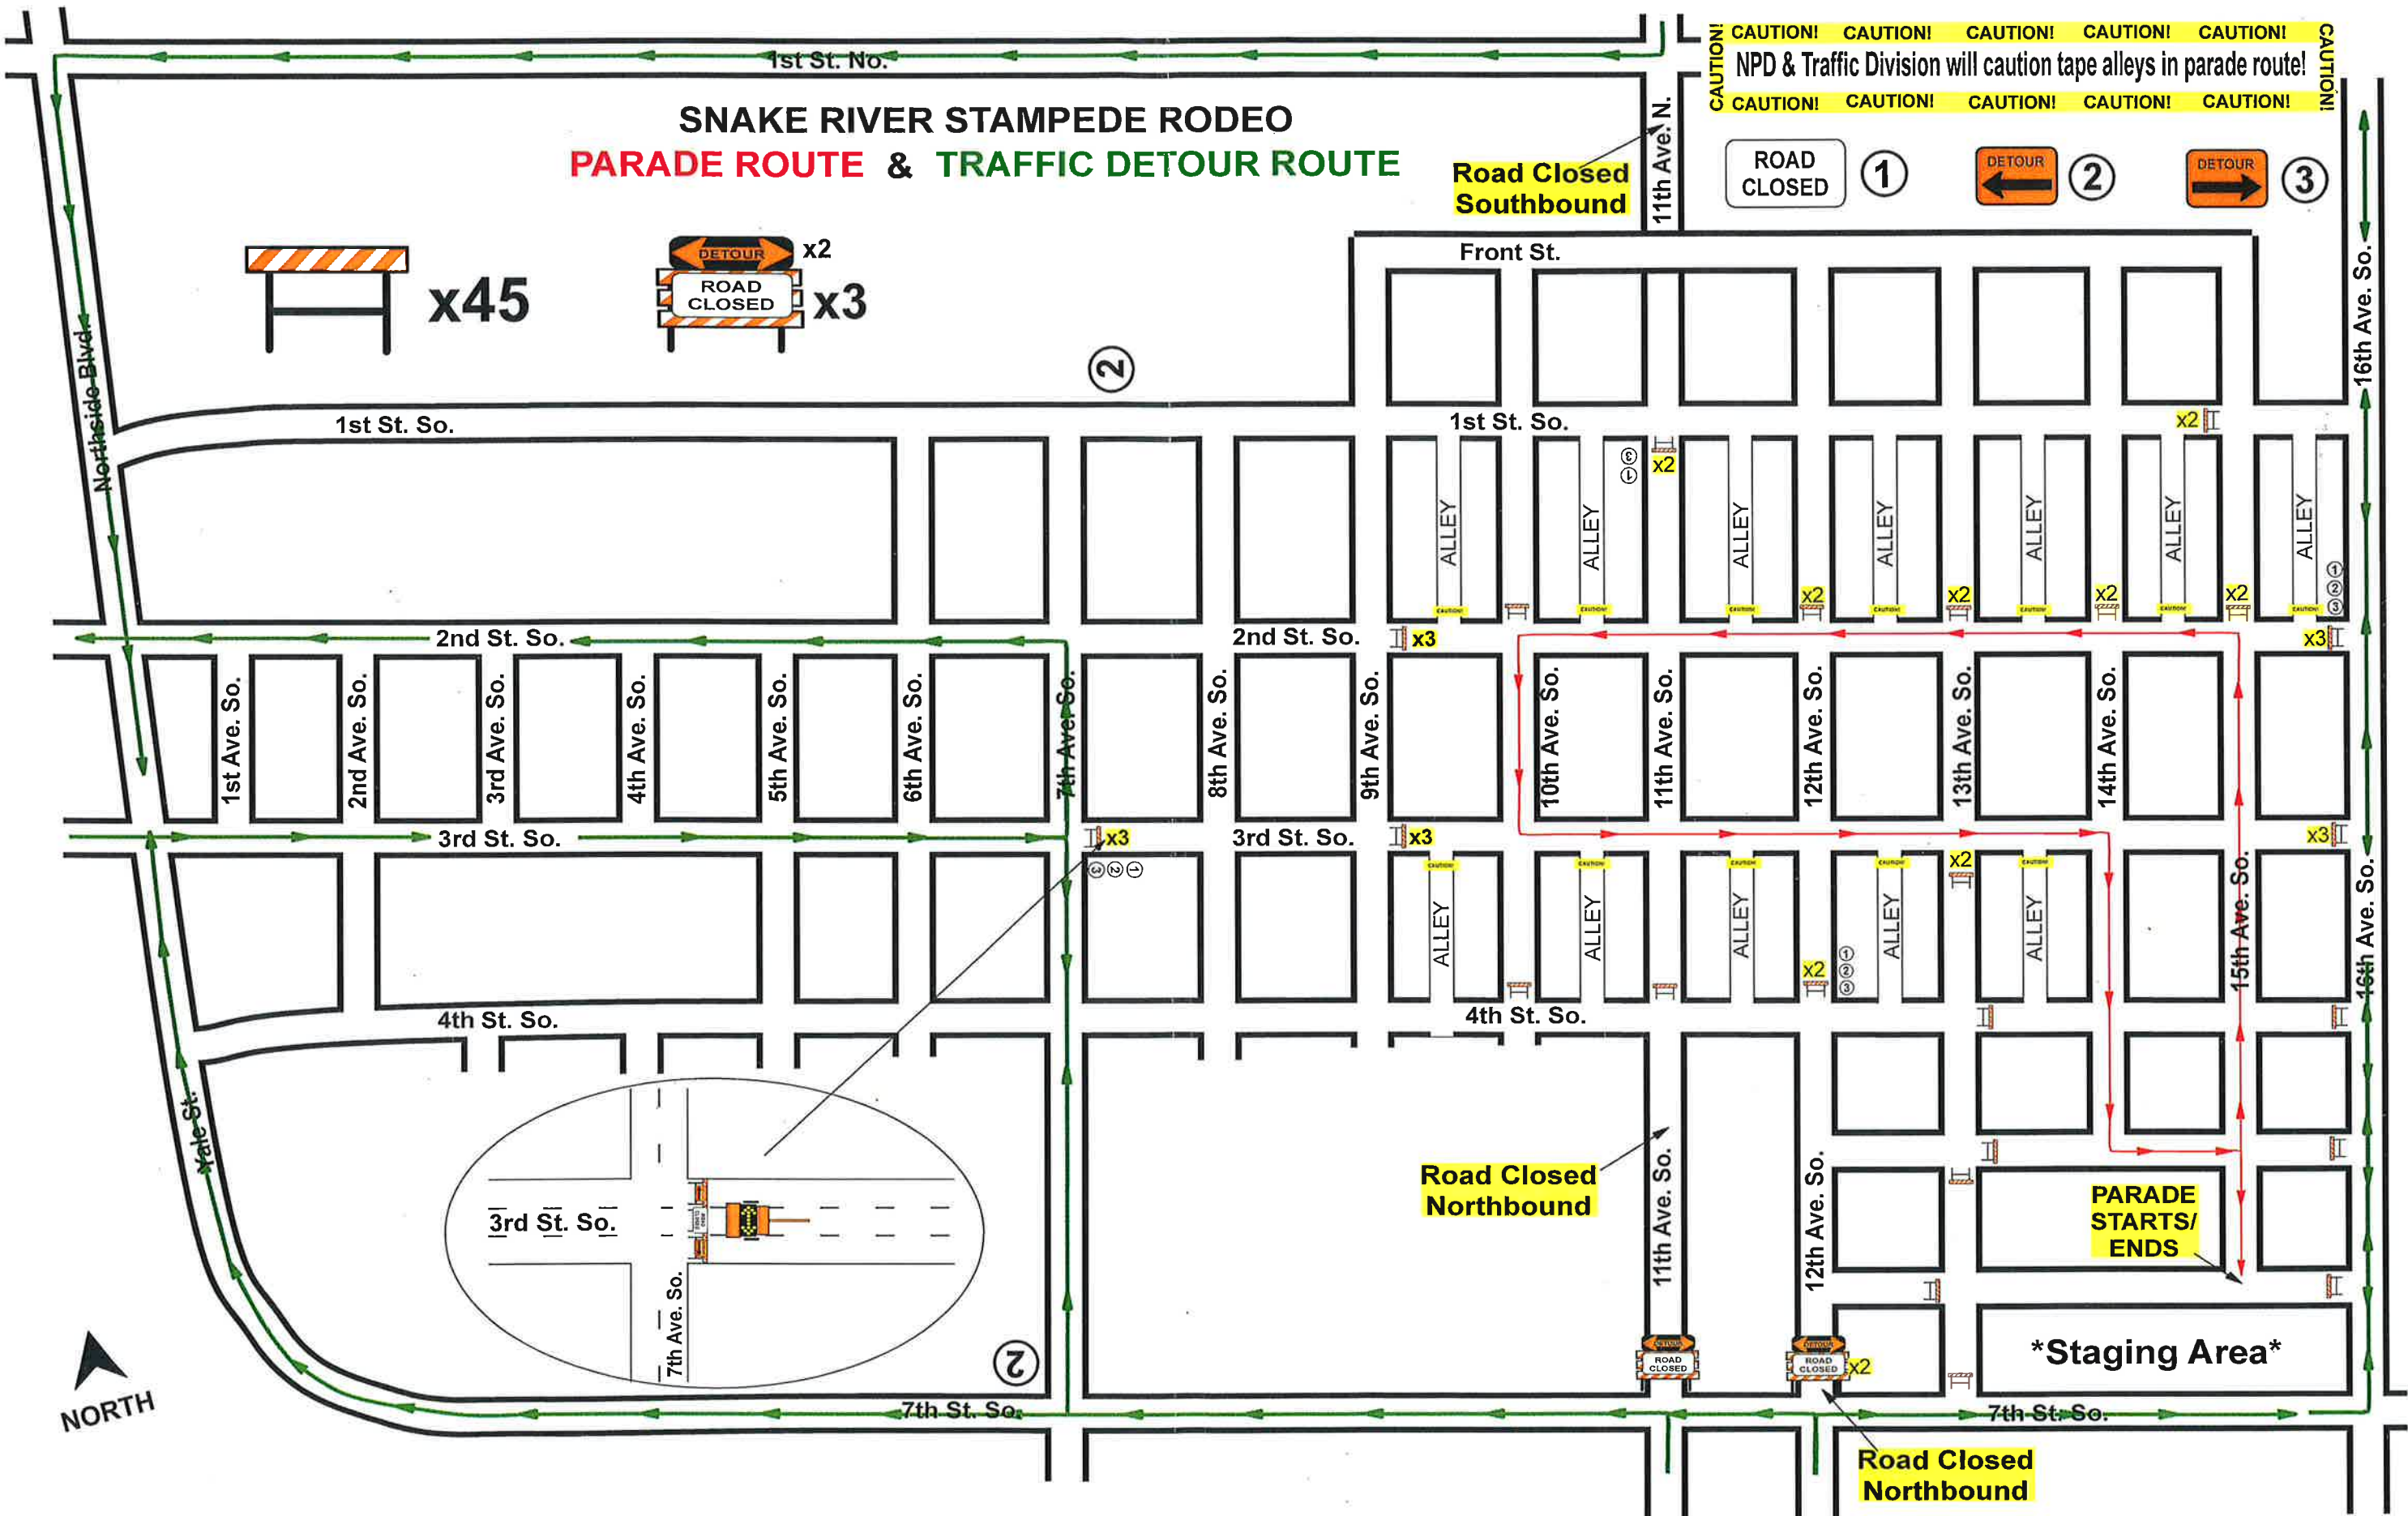

# SNAKE RIVER STAMPEDE RODEO PARADE ROUTE & TRAFFIC DETOUR ROUTE

CAUTION! CAUTION! CAUTION! CAUTION! CAUTION!  
NPD & Traffic Division will caution tape alleys in parade route!  
CAUTION! CAUTION! CAUTION! CAUTION! CAUTION!

ROAD CLOSED ①

DETOUR ②

DETOUR ③

x45

x2  
 x3

②

②

Road Closed Northbound

Road Closed Northbound

Road Closed Southbound

PARADE STARTS/ ENDS

\*Staging Area\*